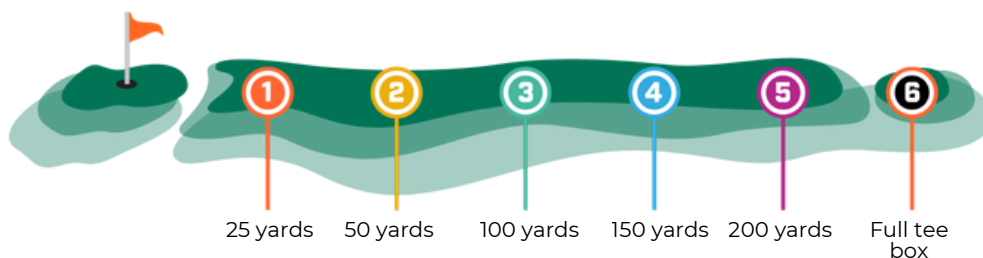

Learn to Play Golf the Fun Way!

OPERATION 36® GOLF

Adult Academy | Age 18+

Fossil Trace Golf School uses the Operation 36® program for skill development, centered around playing golf. **The goal is to shoot par (36) or better for 9 holes.**

How it Works

1 | Learn Skills in Fun Classes

Learn the game in a weekly group class where our coaches will progress students through the Operation 36® curriculum.

2 | Play 9 Holes

Instead of starting at the full tee box, all golfers begin in Level 1 at 25 yards from each green. When they shoot par (36) or better, they progress farther back with each level.

3 | Train & Track Progress

The Op36 Mobile App guides your practice and play outside of classes. Pick up where you left of each semester you return!

Nick Borgeson, PGA | Adult Academy Director | Op36 Top 50 Coach
nborgeson@cityofgolden.net

Learn more about Operation 36® at **Operation36.Golf**